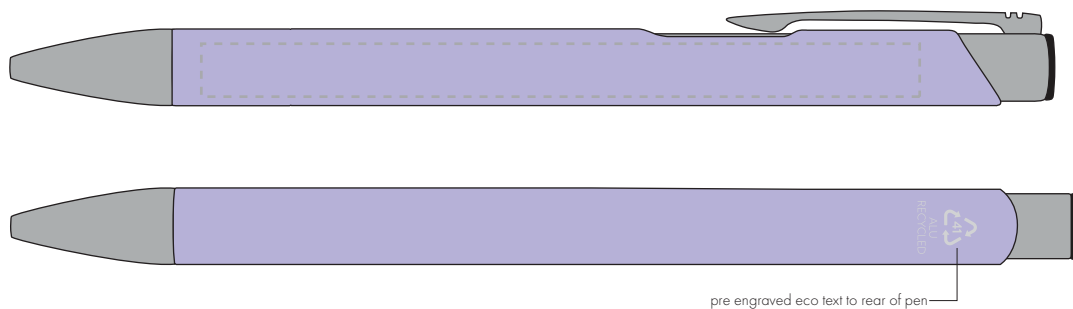

Your Ref:  
Our Ref:Quantity:  
Version: 1Product Code: TPC982001  
Product Colour: PASTEL PURPLE**PRINTING CONCERNS:**

We stock this item in the following colours

**PANTONE REFERENCE(S)**

● Engrave

ARTWORK SCALE 100%

ARTWORK SCALE 100%  
Side Engrave Area:  
95mm x 7mmProduct Image for visualisation  
- colours may vary**The dashed line is to demonstrate print area and will not appear on your printed item****PLEASE NOTE:**